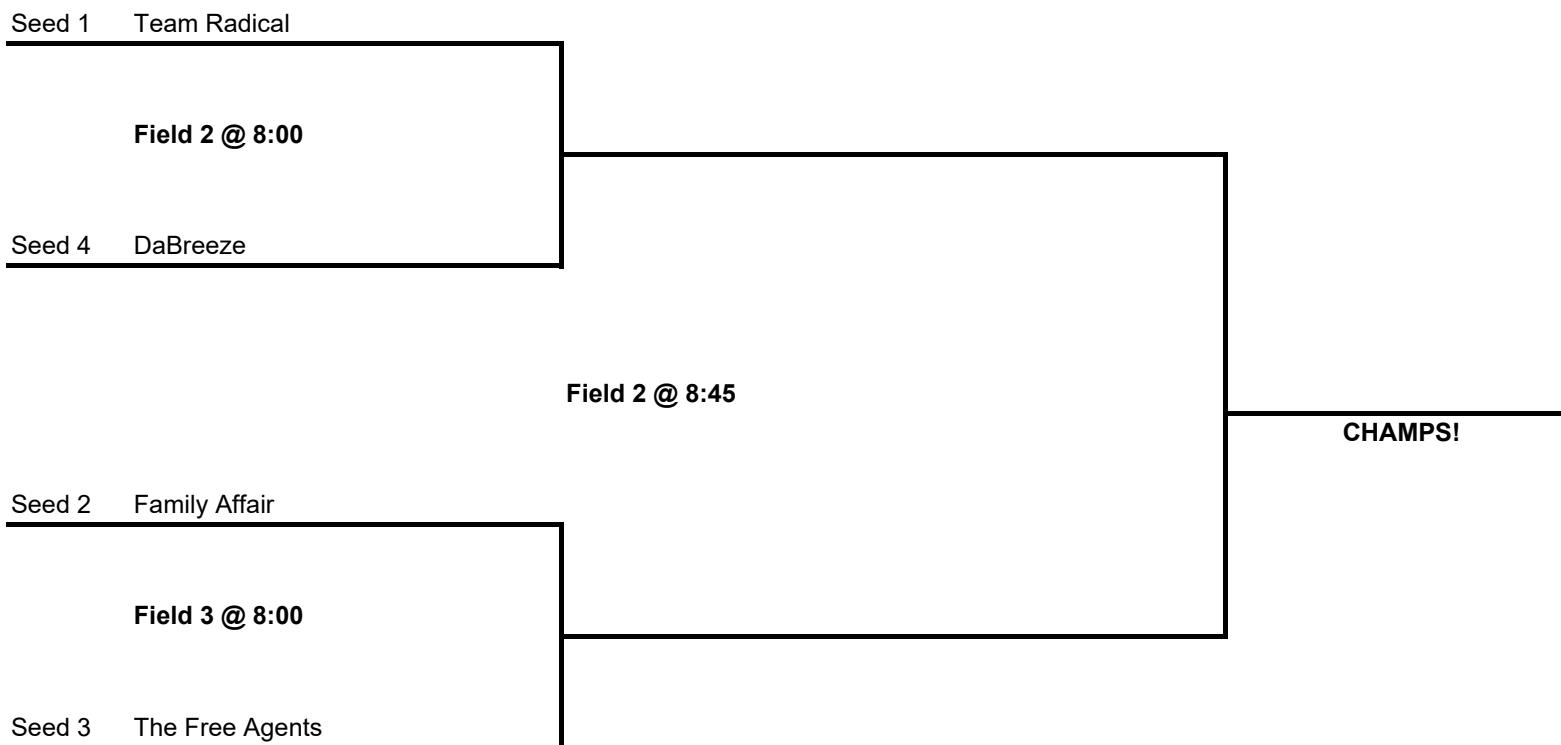

Spring 2024 Social Playoffs
Thursday, May 25

Notes: KLOB will pay the umpire fees. The highest seed is the home team. Games will start right after the prior game finishes with a short amount of time between games if needed. There are no ties. The tiebreaker rule will start in the 9th inning for all games. The tiebreaker rule means that you begin your inning with the last out from the prior inning as a runner on second base.